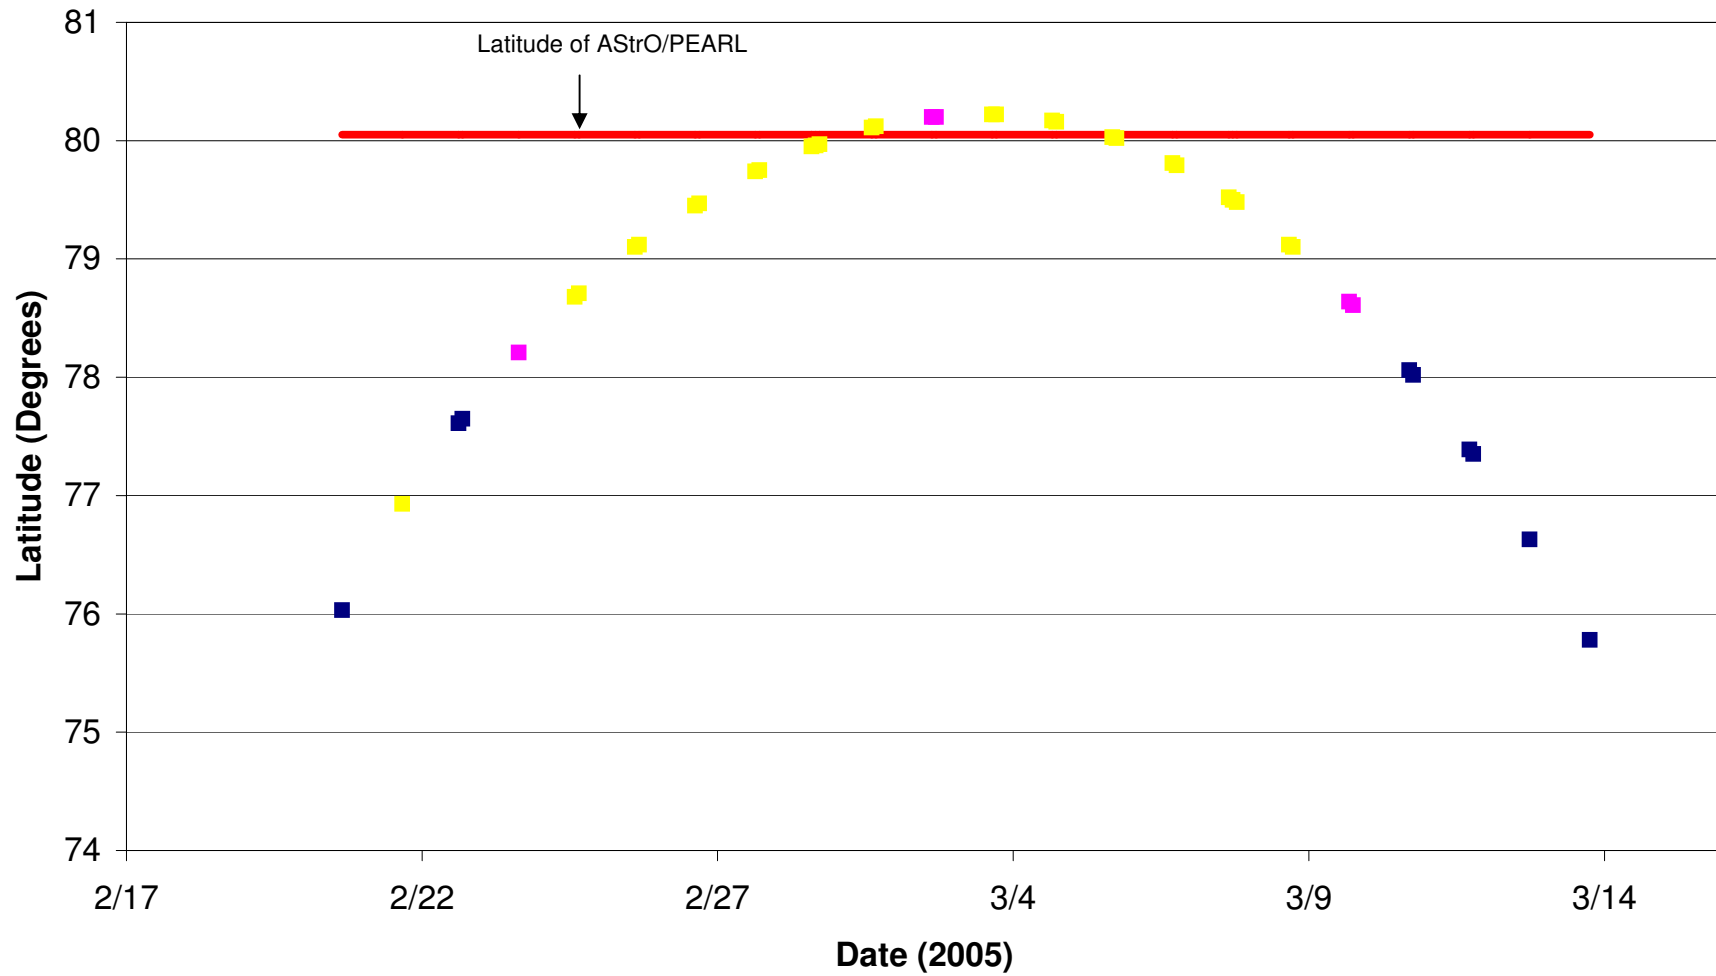

**Latitude of ACE Occultations within 500 km of Eureka, Nunavut
HPOP Prediction Feb.14, 2005**

■ not ■ measure ■ Wednesday — AStrO/PEARL