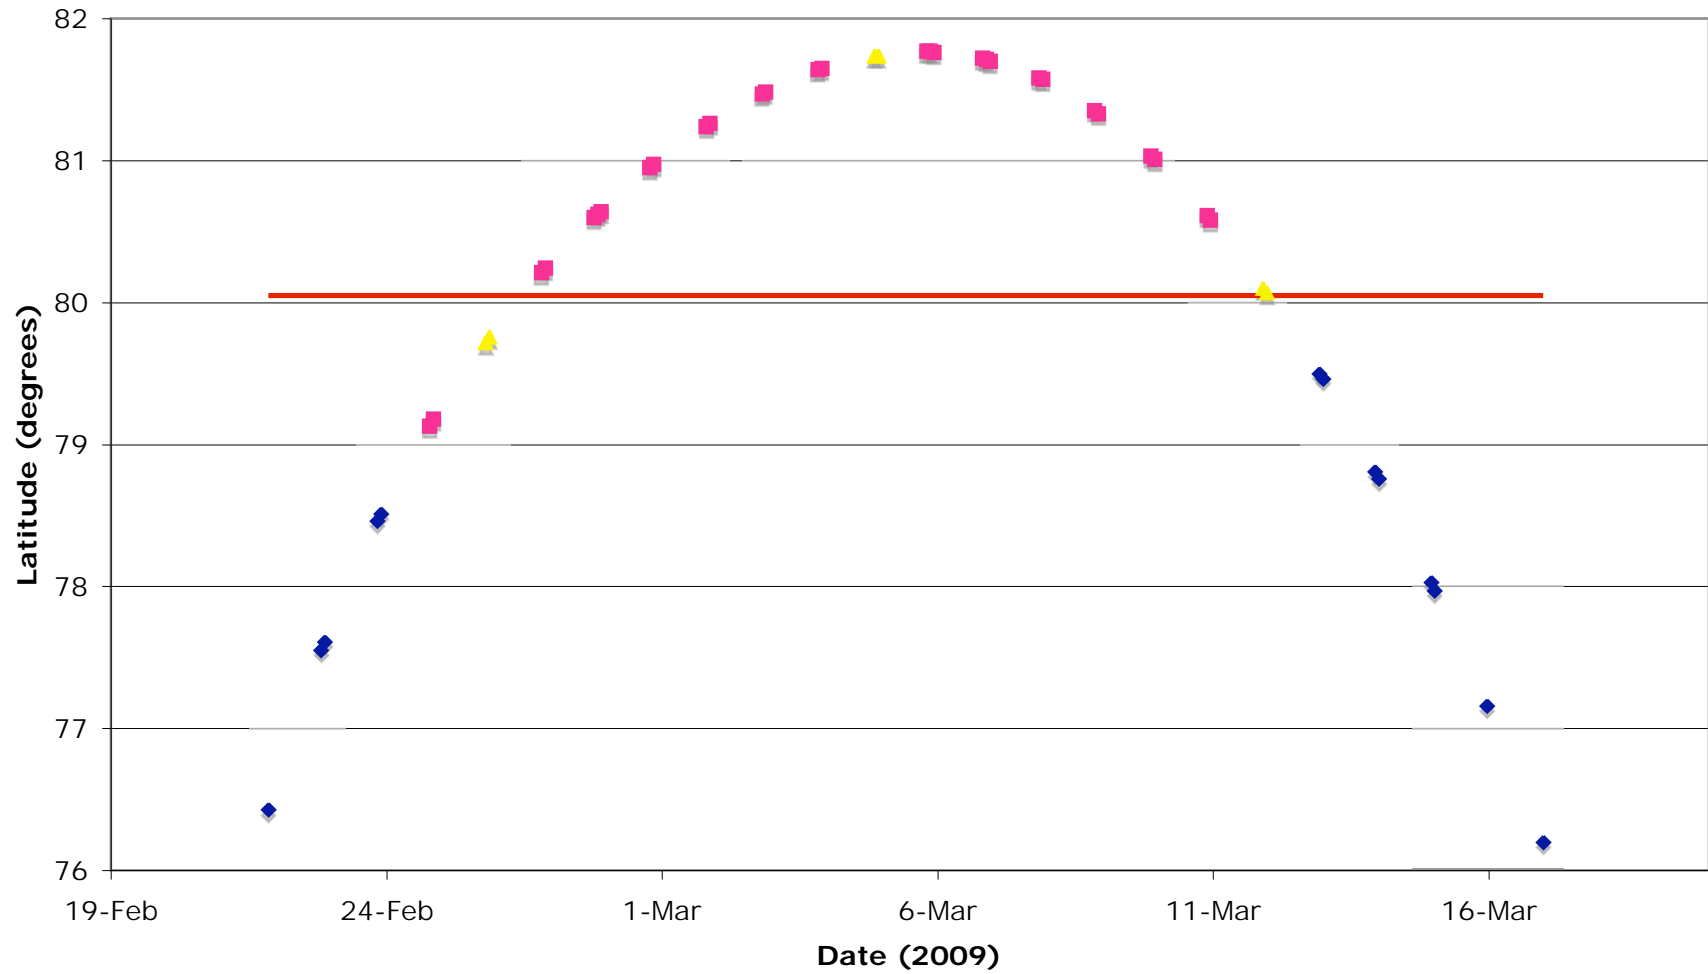

**Latitude of ACE Occultations within 500 km of Eureka, Nunavut
J4 prediction 6 February 2009**

— AStrO/PEARL ◆ not ■ measure ▲ Wednesday