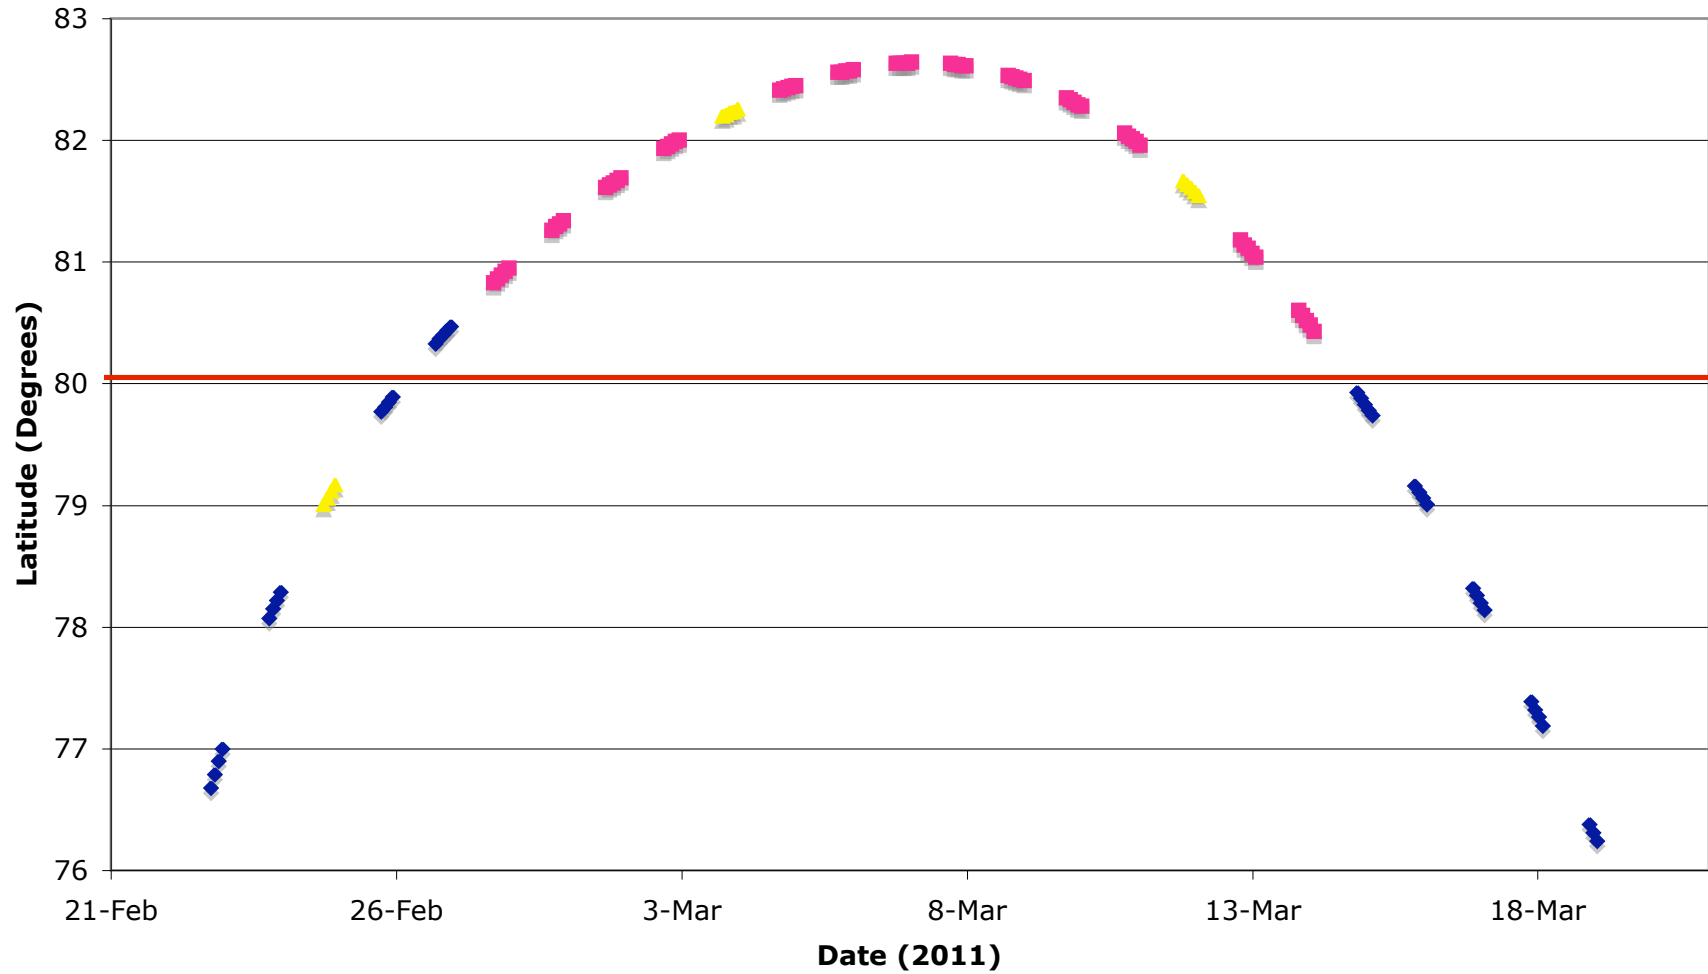

**Latitude of ACE Occultations within 500 km of Eureka, Nunavut
HPOP prediction - 20 February 2011**

◆ not ■ measure ▲ Wednesday — AStrO/PEARL