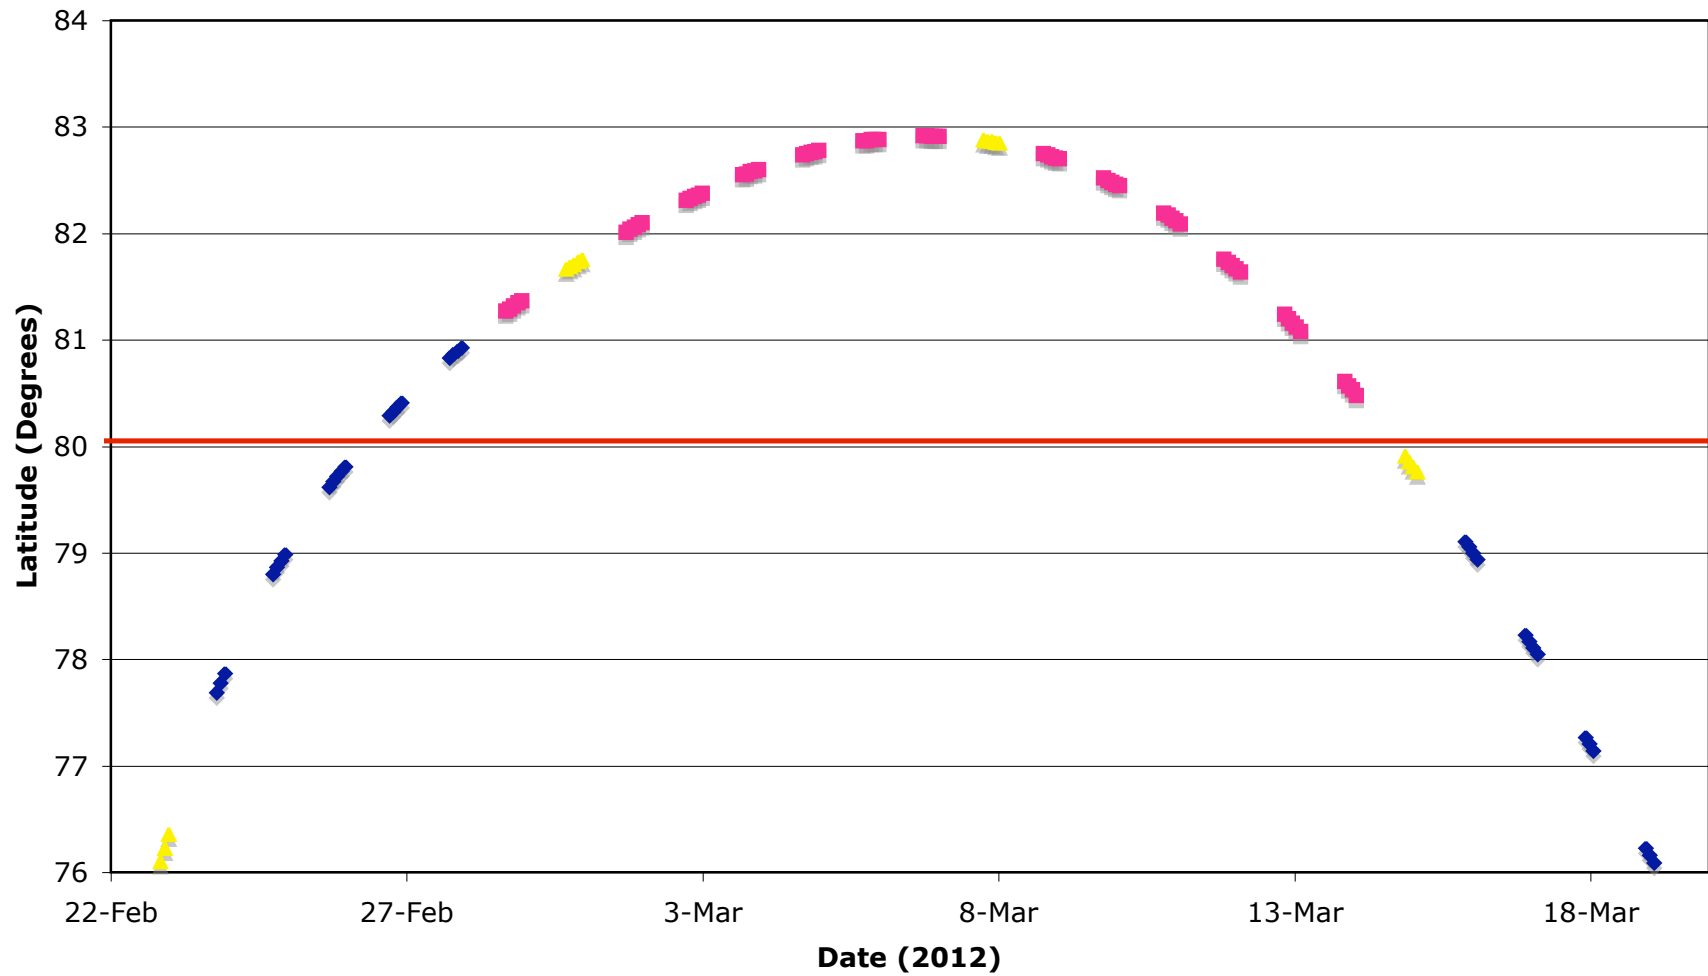

**Latitude of ACE Occultations within 500 km of Eureka, Nunavut
HPOP prediction - 18 February 2012**

◆ not ■ measure ▲ Wednesday — AStrO/PEARL