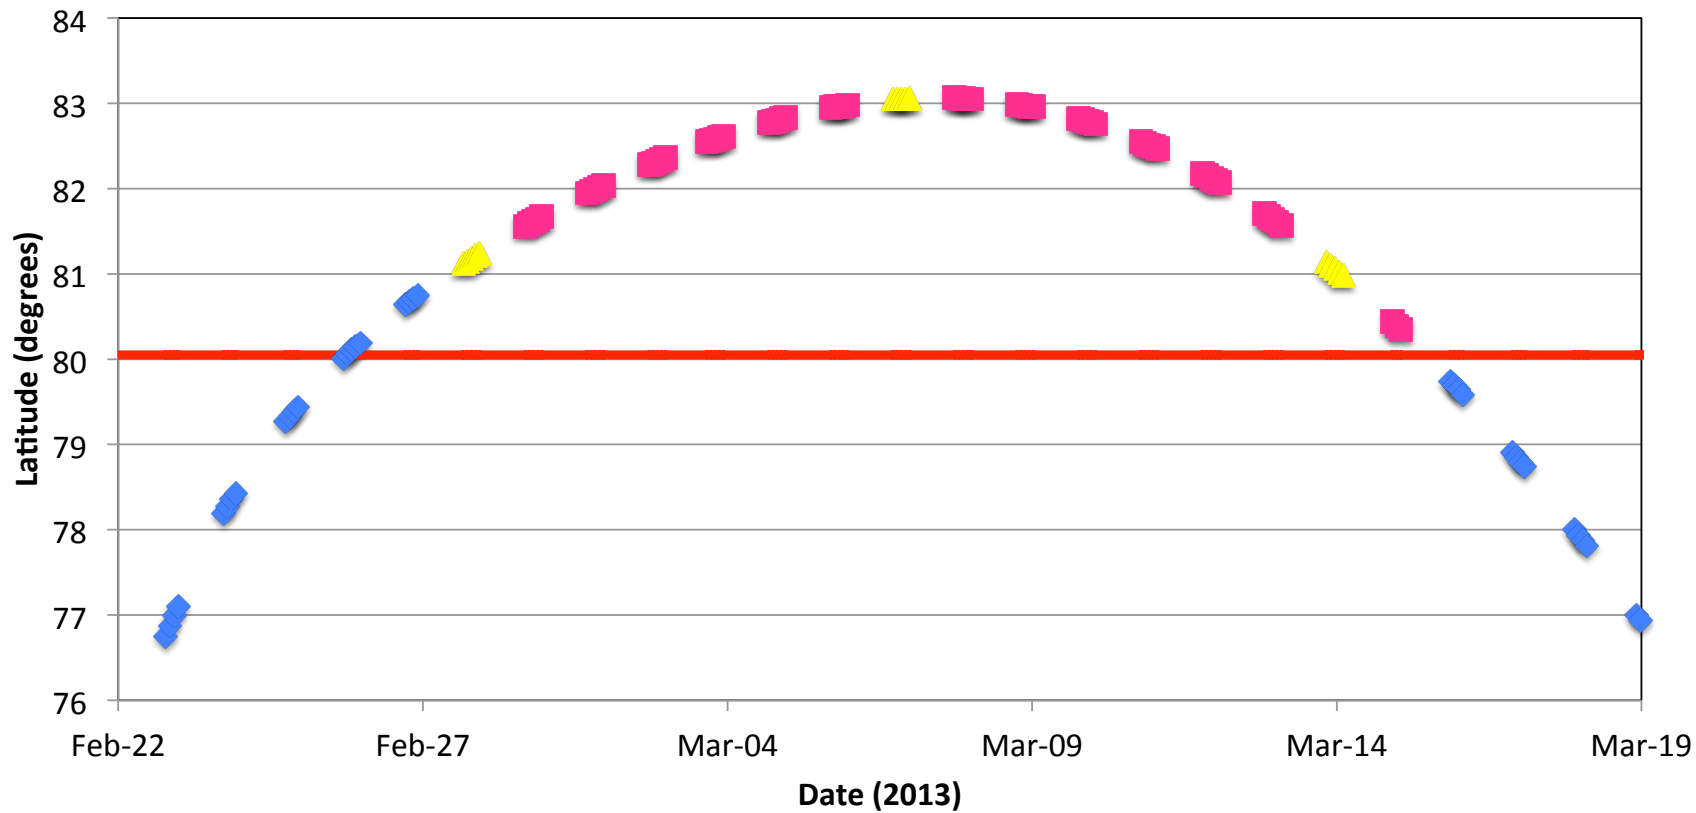

Latitude of ACE Occultations within 500 km of Eureka, Nunavut HPOP prediction - 18 February 2013

◆ not ■ measure ▲ Wednesday — AstrO/PEARL