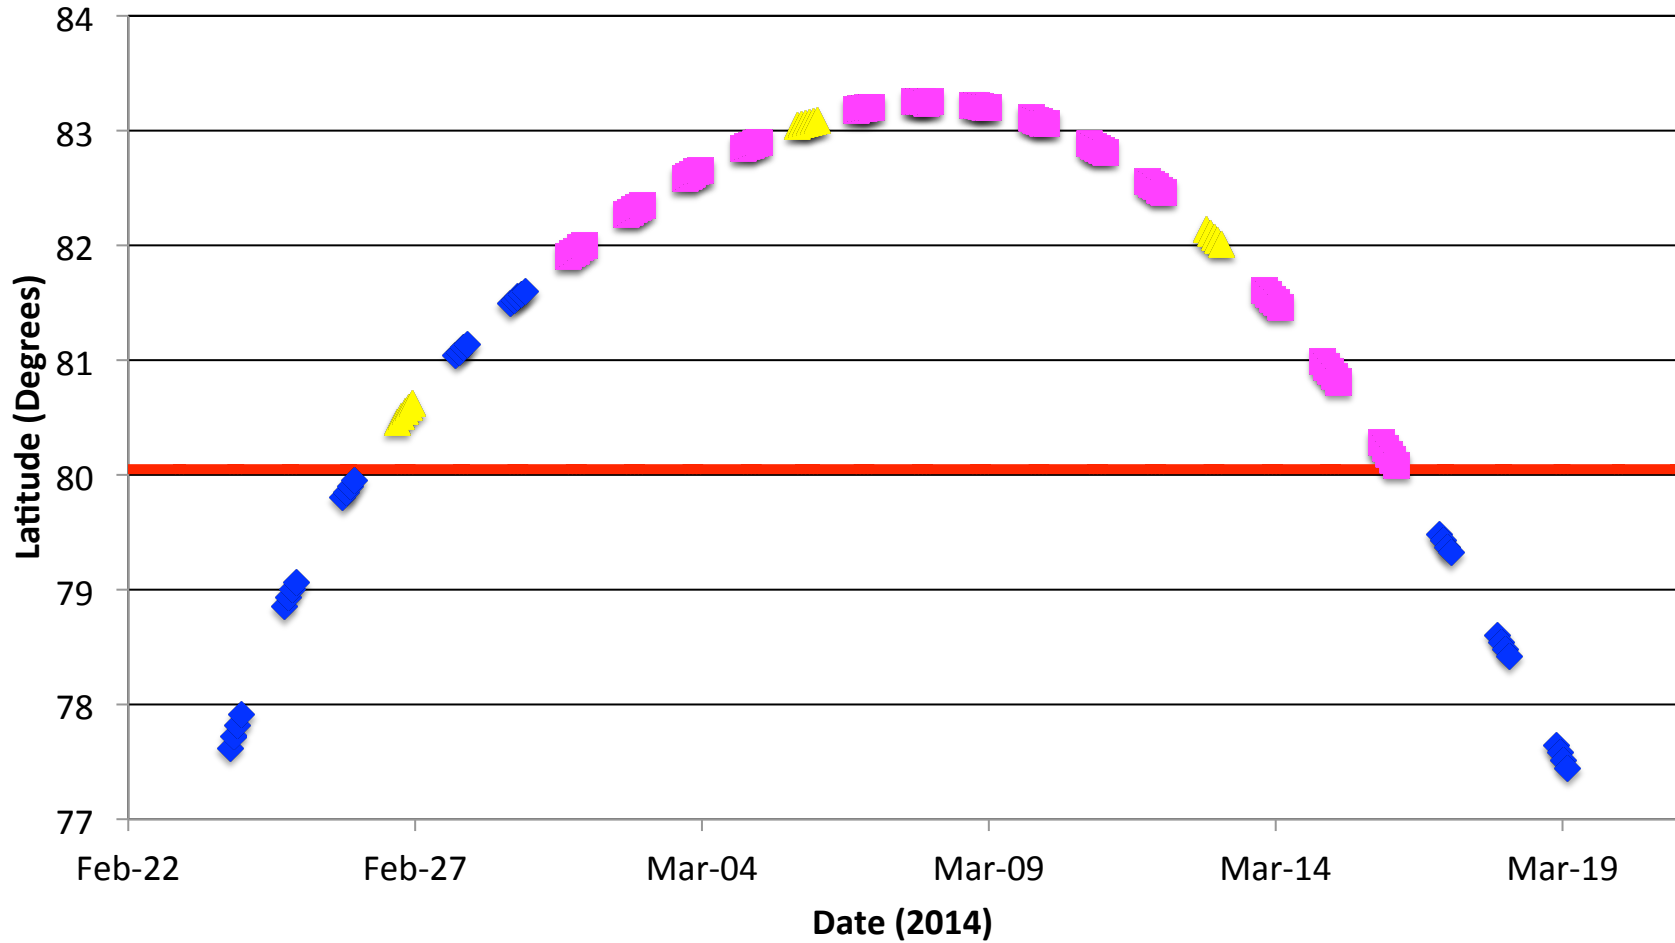

Latitude of ACE Occultations within 500 km of Eureka, Nunavut
HPOP prediction - 19 February 2014

◆ not ▲ Wednesday ■ measure — AStrO/PEARL