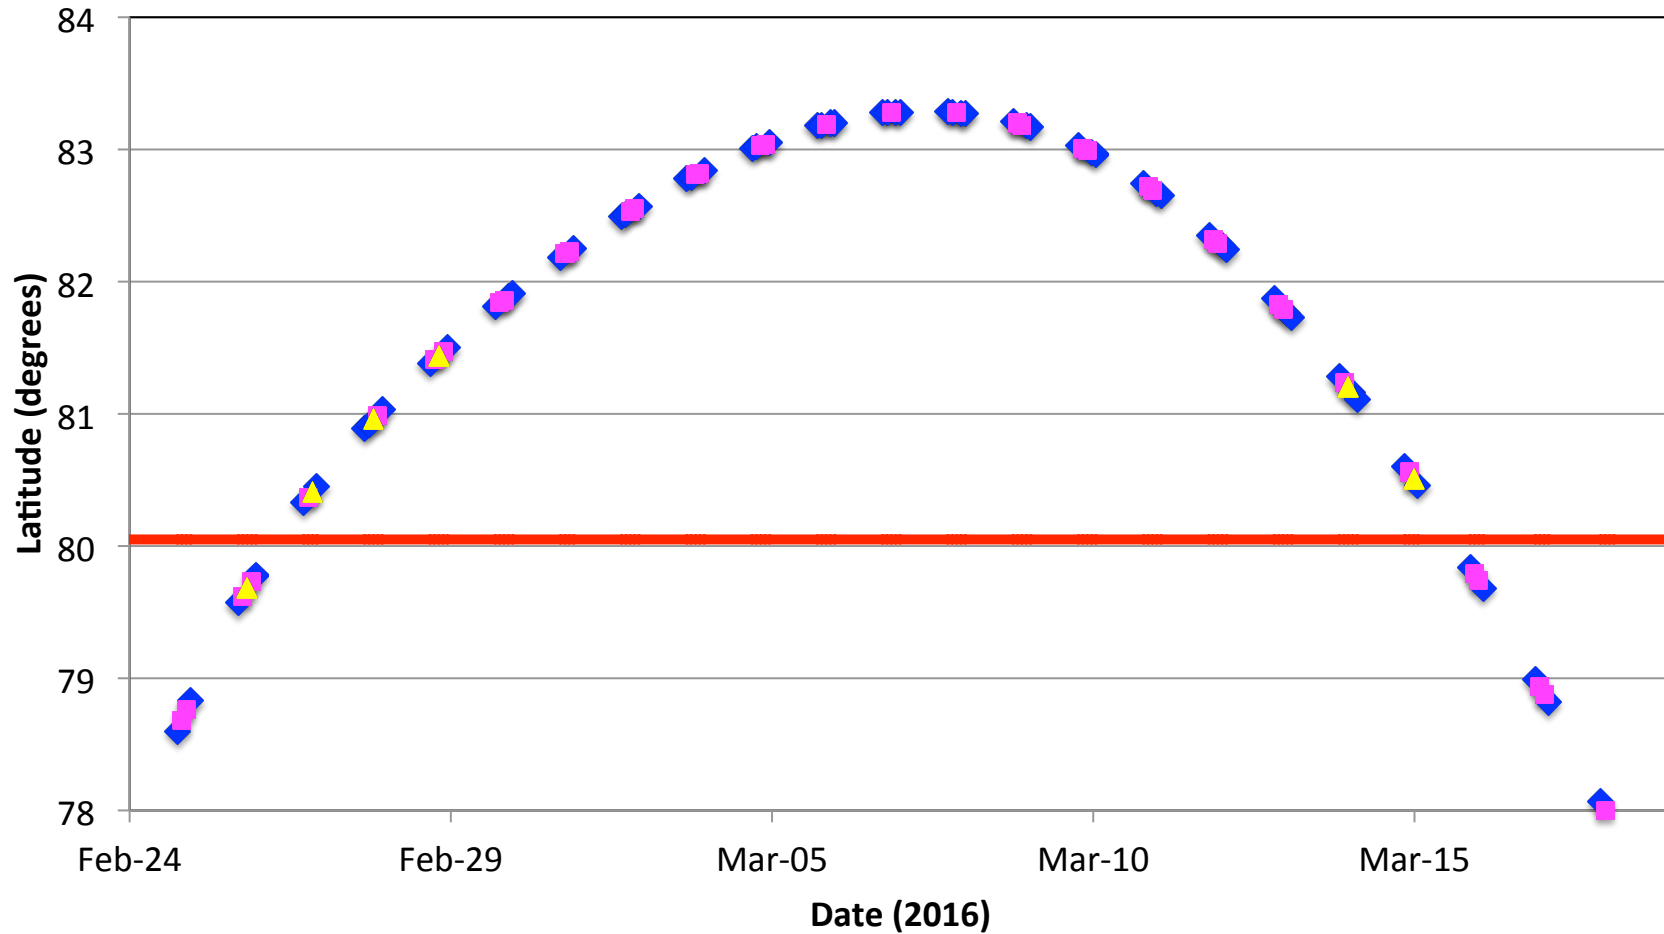

Location of ACE Occultations within 1000 km of Eureka, Nunavut  
[Colours denote distance from occultation to PEARL station]

◆ Occ. within 1000 km    ■ Occ. within 500 km    ▲ Occ. within 200 km    — PEARL latitude (80.05 N)